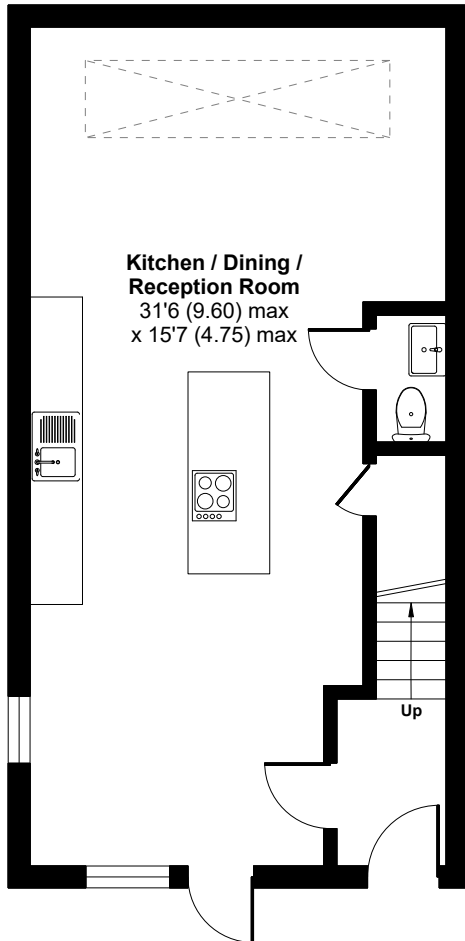

# Wild Garden, Leeds, LS9

Approximate Area = 1318 sq ft / 122.4 sq m (excludes void)

For identification only - Not to scale

**SECOND FLOOR**

**GROUND FLOOR**

**FIRST FLOOR**