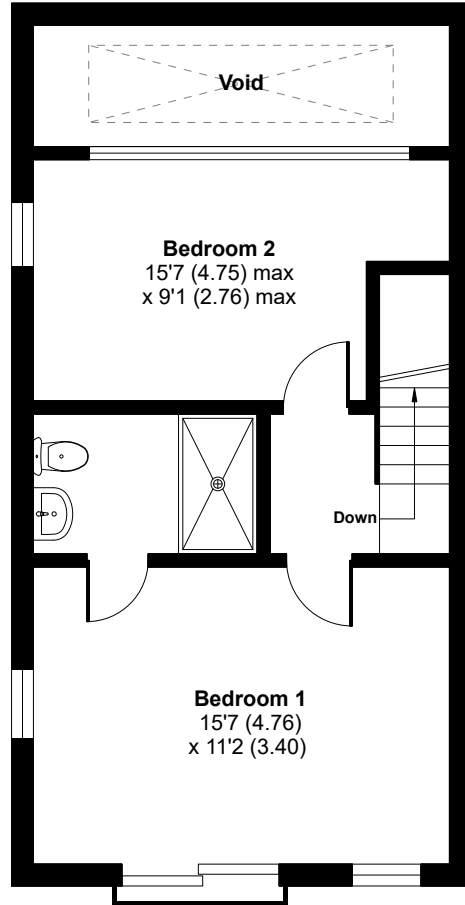

# Wild Garden, Leeds, LS9

Approximate Area = 1318 sq ft / 122.4 sq m (excludes void)

For identification only - Not to scale

**SECOND FLOOR**

**GROUND FLOOR**

**FIRST FLOOR**