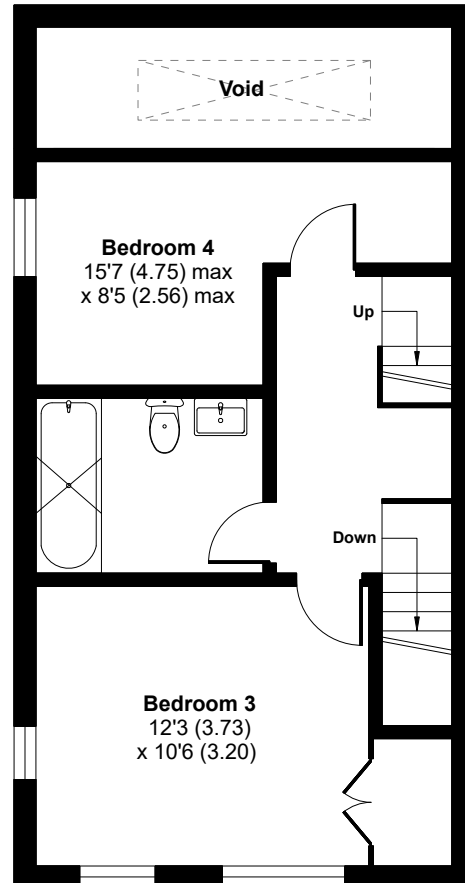

# Wild Garden, Leeds, LS9

Approximate Area = 1318 sq ft / 122.4 sq m (excludes void)

For identification only - Not to scale

**SECOND FLOOR**

**GROUND FLOOR**

**FIRST FLOOR**